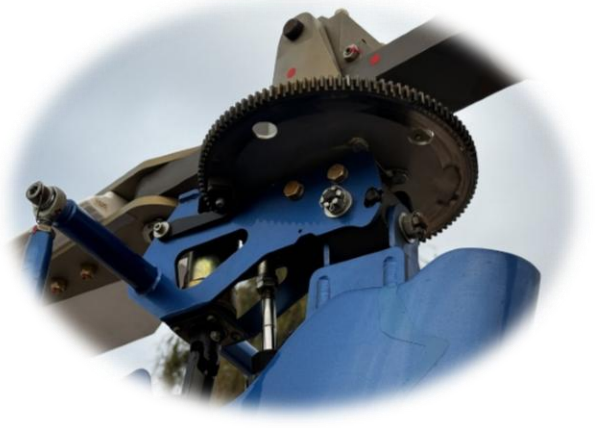

DATE : / / 2025
REF : / / / / PB

SINCE 2005

petrobank
PETROBANK PETROL & MEDİKAL İTH. İHR. SAN. VE TİCARET LTD. STİ

PETROBANKCOMPANY

petrobank
PETROBANK PETROL & MEDİKAL İTH. İHR. SAN. VE TİCARET LTD. STİ
SINCE 2005